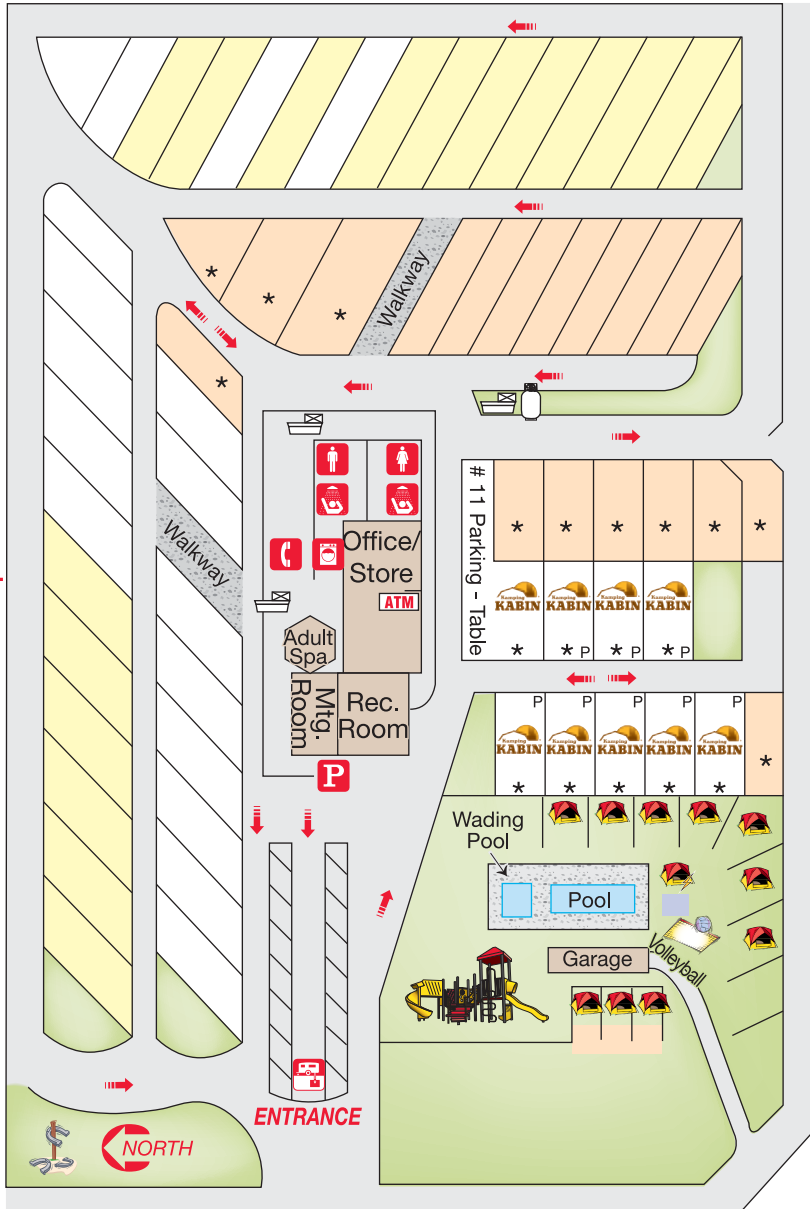

Dog Walk

Group Area

Dog Walk

Legend

- | | | | |
|--|-----------------|----------|------------|
| | Dump Station | * | No Cable |
| | Dumpster | P | Parking |
| | Horseshoes | | Playground |
| | Ladies Restroom | | Propane |
| | Laundry | | Showers |
| | Men's Restroom | | Telephone |