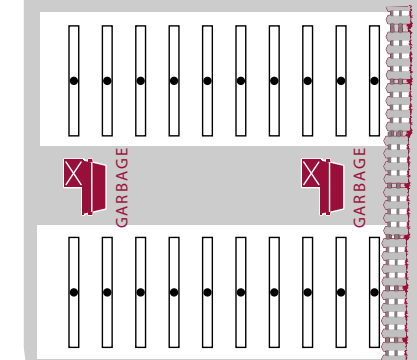

PET WALK AREA

WHITE MOUNTAIN TRAIL

ELK RUN

BIG HORN PASS

SLOW 5 MPH

ENTRANCE EXIT

ANTELOPE FLATS

TO FOOTHILL BLVD

WALKING TRAIL

BASIC CAMP

BASKETBALL

HORSE-SHOES

HORSE CORRAL

W/E HOOKUP

ENCLOSED PET WALK AREA

ANTELOPE FLATS